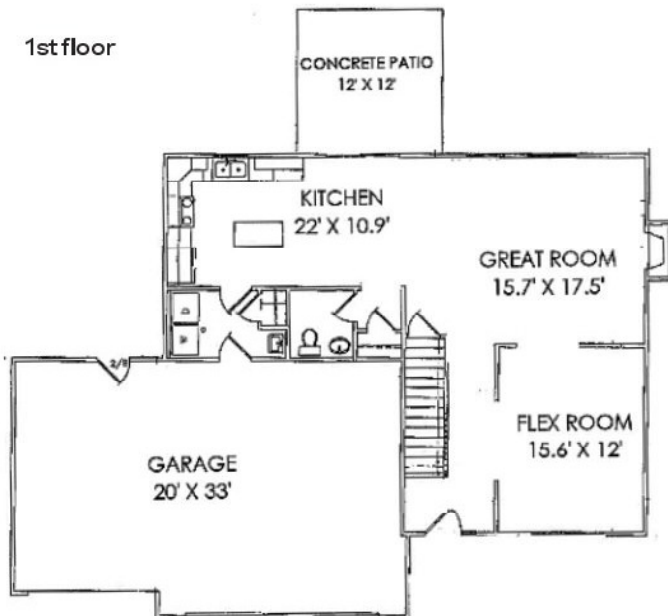

THE WHITLEY II

2296 Square footage
4 Bedroom
2.5 Bath

Base price \$244,900

1st floor

2nd floor